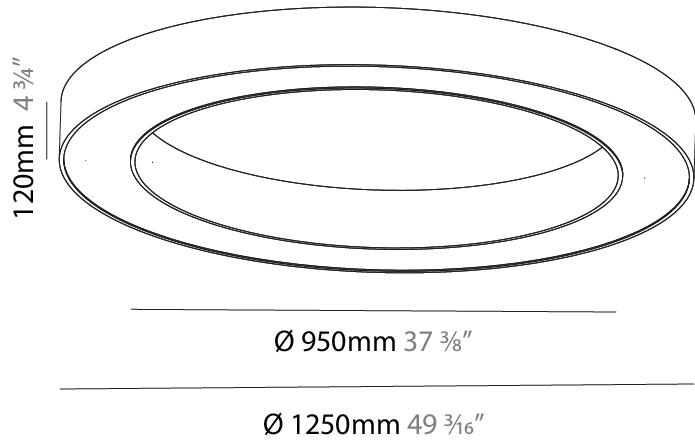

1. To build a product code in our configurator select the specify button on the base model # product page
2. To build a manual product code on this datasheet choose from the options listed below in blue font and add the suffix to the base model #

GENERAL

Series: Glorious
Subseries: Glorious
Brand: Prolight
Division: Architectural
Mounting Type: Surface
Mounting Location: Ceiling
Subcategory: Ambient

PHYSICAL

Shape: Round
Diameter (mm): 1250
Diameter (in): 49 ³/₁₆
Height (mm): 120
Height (in): 4 ³/₄
Light Distribution: Direct
Weight (kg): 12.465
Weight (lbs): 27.42
Diffuser: PMMA - Opal or Micro-Prism
Fixture Finish: SSR / BKV / CWI / CRY / HAB / LAG / UFT / ITA / RUA / RUR / MIC / FTG / MYG / TWT / LOD / PUS / FRO / FUP / KIA / POP / BLS / SPG / MEY / GOH / GUM / CHC / COM / ABZ / JAG / OBR / MOS / ROR
Fixture Material: Aluminum

ELECTRICAL

Lamp Type: LED (Zhaga Standard)
Input Wattage (W): 60
Total Output Wattage (W): 48 / 38.4 (3500K)
Dimming: Non-Dimming / Phase Dimming (120Vac only) / 0-10V Dimming
Driver Included: Yes
Driver Location: Integrated
Driver Type: Constant Current - 120 / 277Vac
Driver Class: Class 2
Input Voltage (V): 120 - 277
Constant Current (mA): 350 / 1200 (3500K)

LED

Color Temperature (°K): 3000 / 3500 / 4000
Max. Delivered Lumen (lm): 5540 / 5733 / 5850
CRI: >80 CRI
Efficiency (%): 65
Lamp Life (hrs): 50000

OPTICAL

RATINGS AND CERTIFICATIONS

Certified By: Certified for North American Standards
IP rating: IP20