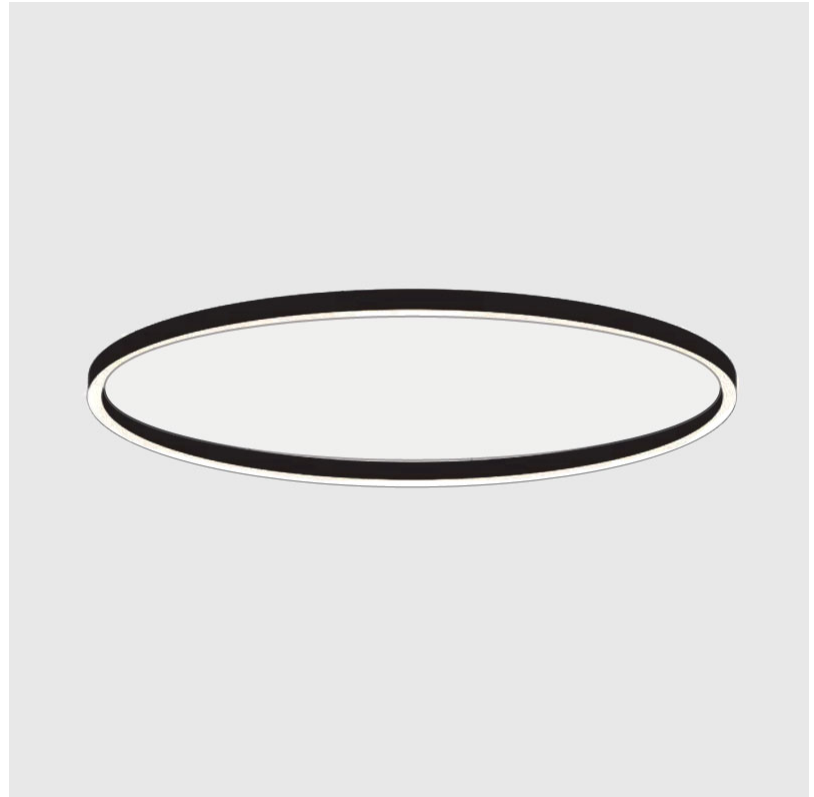

1. To build a product code in our configurator select the specify button on the base model # product page
2. To build a manual product code on this datasheet choose from the options listed below in blue font and add the suffix to the base model #

GENERAL

Series: Glorious
Subseries: Glorious Slim
Brand: Prolicht
Division: Architectural
Mounting Type: Surface
Mounting Location: Ceiling
Subcategory: Ambient

PHYSICAL

Shape: Round
Diameter (mm): 3000
Diameter (in): 118 1/8
Height (mm): 90
Height (in): 3 9/16
Light Distribution: Direct
Weight (kg): 26.284
Weight (lbs): 57.83
Diffuser: PMMA - Opal or Micro-Prism
Fixture Finish: SSR / BKV / CWI / CRY / HAB / LAG / UFT / ITA / RUA / RUR / MIC / FTG / MYG / TWT / LOD / PUS / FRO / FUP / KIA / POP / BLS / SPG / MEY / GOH / GUM / CHC / COM / ABZ / JAG / OBR / MOS / ROR
Fixture Material: Aluminum

ELECTRICAL

Lamp Type: LED (Zhaga Standard)
Input Wattage (W): 224
Total Output Wattage (W): 192
Dimming: Tri-Mode (Non-Dimming and Phase Dimming (120Vac only) and 0-10V Dimming)
Driver Included: Yes
Driver Location: Integrated
Driver Type: Constant Current - Universal
Driver Class: Class 2
Input Voltage (V): 120 - 277
Constant Current (MA): 350

LED

Color Temperature (°K): 3000 / 3500 / 4000
Max. Delivered Lumen (lm): 27160 / 27724 / 28290
CRI: >80 CRI
Efficiency (%): 88.4
Lamp Life (hrs): 50000

OPTICAL

RATINGS AND CERTIFICATIONS

Certified By: Certified for North American Standards
IP rating: IP20