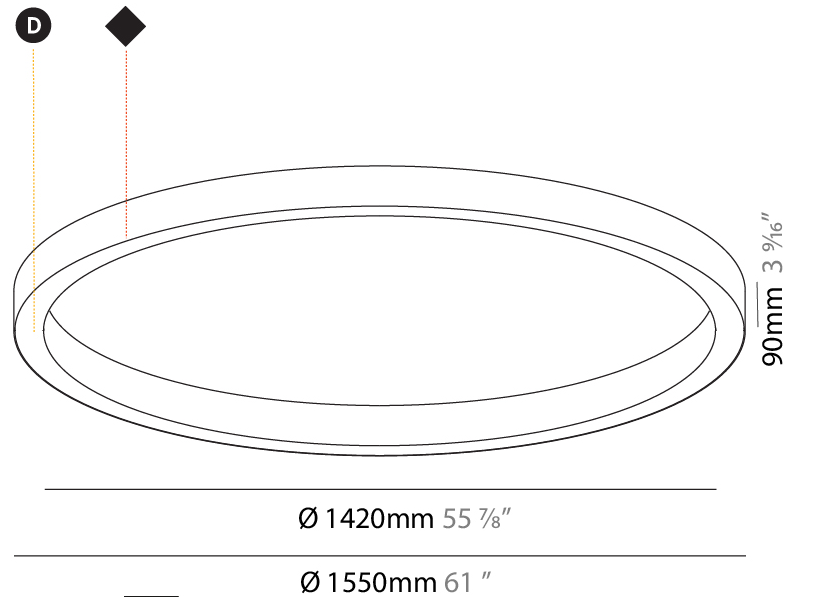

1. To build a product code in our configurator select the specify button on the base model # product page
2. To build a manual product code on this datasheet choose from the options listed below in blue font and add the suffix to the base model #

GENERAL

Series: Glorious
Subseries: Glorious Slim
Brand: Prolicht
Division: Architectural
Mounting Type: Surface
Mounting Location: Ceiling
Subcategory: Ambient

PHYSICAL

Shape: Round
Diameter (mm): 1550
Diameter (in): 61
Height (mm): 90
Height (in): 3 9/16
Light Distribution: Direct
Weight (kg): 13.709
Weight (lbs): 30.16
Diffuser: PMMA - Opal or Micro-Prism
Fixture Finish: SSR / BKV / CWI / CRY / HAB / LAG / UFT / ITA / RUA / RUR / MIC / FTG / MYG / TWT / LOD / PUS / FRO / FUP / KIA / POP / BLS / SPG / MEY / GOH / GUM / CHC / COM / ABZ / JAG / OBR / MOS / ROR
Fixture Material: Aluminum

ELECTRICAL

Lamp Type: LED (Zhaga Standard)
Input Wattage (W): 112
Total Output Wattage (W): 96
Dimming: Tri-Mode (Non-Dimming and Phase Dimming (120Vac only) and 0-10V Dimming)
Driver Included: Yes
Driver Location: Integrated
Driver Type: Constant Current - Universal
Driver Class: Class 2
Input Voltage (V): 120 - 277
Constant Current (MA): 350

LED

Color Temperature (°K): 3000 / 3500 / 4000
Max. Delivered Lumen (lm): 13580 / 13857 / 14140
CRI: >80 CRI
Efficiency (%): 88.4
Lamp Life (hrs): 50000

OPTICAL

RATINGS AND CERTIFICATIONS

Certified By: Certified for North American Standards
IP rating: IP20