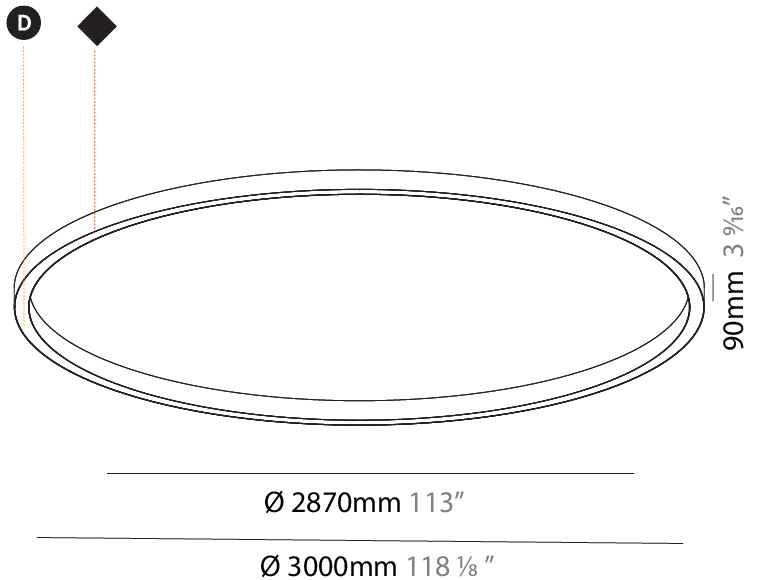

1. To build a product code in our configurator select the specify button on the base model # product page
2. To build a manual product code on this datasheet choose from the options listed below in blue font and add the suffix to the base model #

GENERAL

Series: Glorious
Subseries: Glorious Slim
Brand: Prolicht
Division: Architectural
Mounting Type: Surface
Mounting Location: Ceiling
Subcategory: Ambient

PHYSICAL

Shape: Round
Diameter (mm): 3000
Diameter (in): 118 1/8
Height (mm): 90
Height (in): 3 9/16
Light Distribution: Direct
Weight (kg): 26.284
Weight (lbs): 57.83
Diffuser: PMMA - Opal or Micro-Prism
Fixture Finish: SSR / BKV / CWI / CRY / HAB / LAG / UFT / ITA / RUA / RUR / MIC / FTG / MYG / TWT / LOD / PUS / FRO / FUP / KIA / POP / BLS / SPG / MEY / GOH / GUM / CHC / COM / ABZ / JAG / OBR / MOS / ROR
Fixture Material: Aluminum

ELECTRICAL

Lamp Type: LED (Zhaga Standard)
Input Wattage (W): 224
Total Output Wattage (W): 192
Dimming: Tri-Mode (Non-Dimming and Phase Dimming (120Vac only) and 0-10V Dimming)
Driver Included: Yes
Driver Location: Integrated
Driver Type: Constant Current - Universal
Driver Class: Class 2
Input Voltage (V): 120 - 277
Constant Current (MA): 350

LED

Color Temperature (°K): 3000 / 3500 / 4000
Max. Delivered Lumen (lm): 27160 / 27724 / 28290
CRI: >80 CRI
Efficiency (%): 88.4
Lamp Life (hrs): 50000

OPTICAL

RATINGS AND CERTIFICATIONS

Certified By: Certified for North American Standards
IP rating: IP20